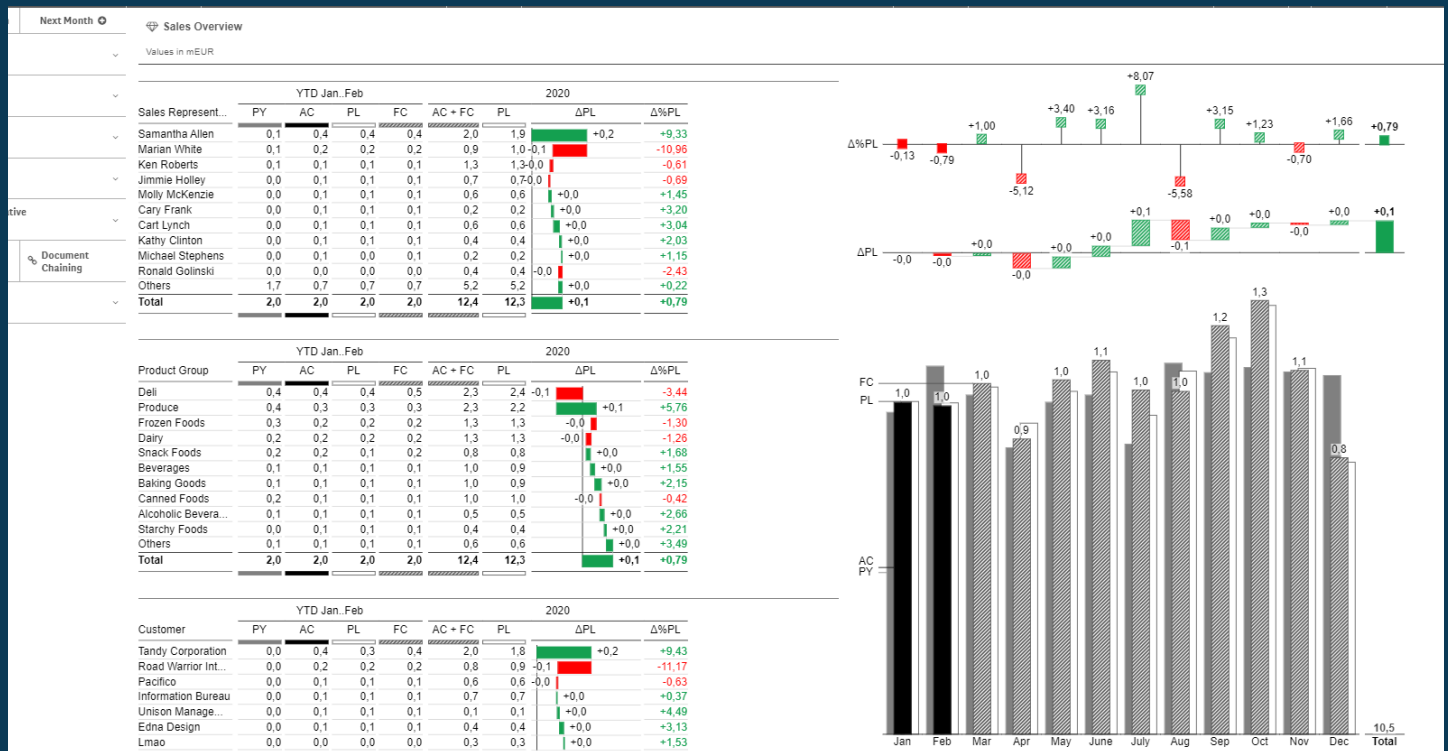

# TRUECHART 4QLIKSENSE

Qlik Sense represents the new generation of Analytics. TRUECHART enables all Qlik Sense users in your company to benefit from the strongest data collaboration solution.

Today businesses need the ability to instantly discover important insights and to be able to rapidly take informed and data-driven action. TRUECHART is designed to do exactly this for businesses where consistency of reporting key financial information is critical. TRUECHART reduces the time required both to prepare reports, and also for the consumer to review and understand the content being presented. This is achieved by full enablement of the International Business Communication Standards (IBCS®) in any corporate environment.

Creating and displaying data using IBCS® within your BI results in uniform data visualizations that offer dynamic, meaningful reports giving your business a valuable strategic advantage.

Explore TRUECHART4QLIKSENSE and extend the possibilities of your Qlik Sense environment. With this extension you will be able to go a step further and break out of the sheet layout. Building upon a grid-based layout, TRUECHART lets you design your reports and dashboards without boundaries.