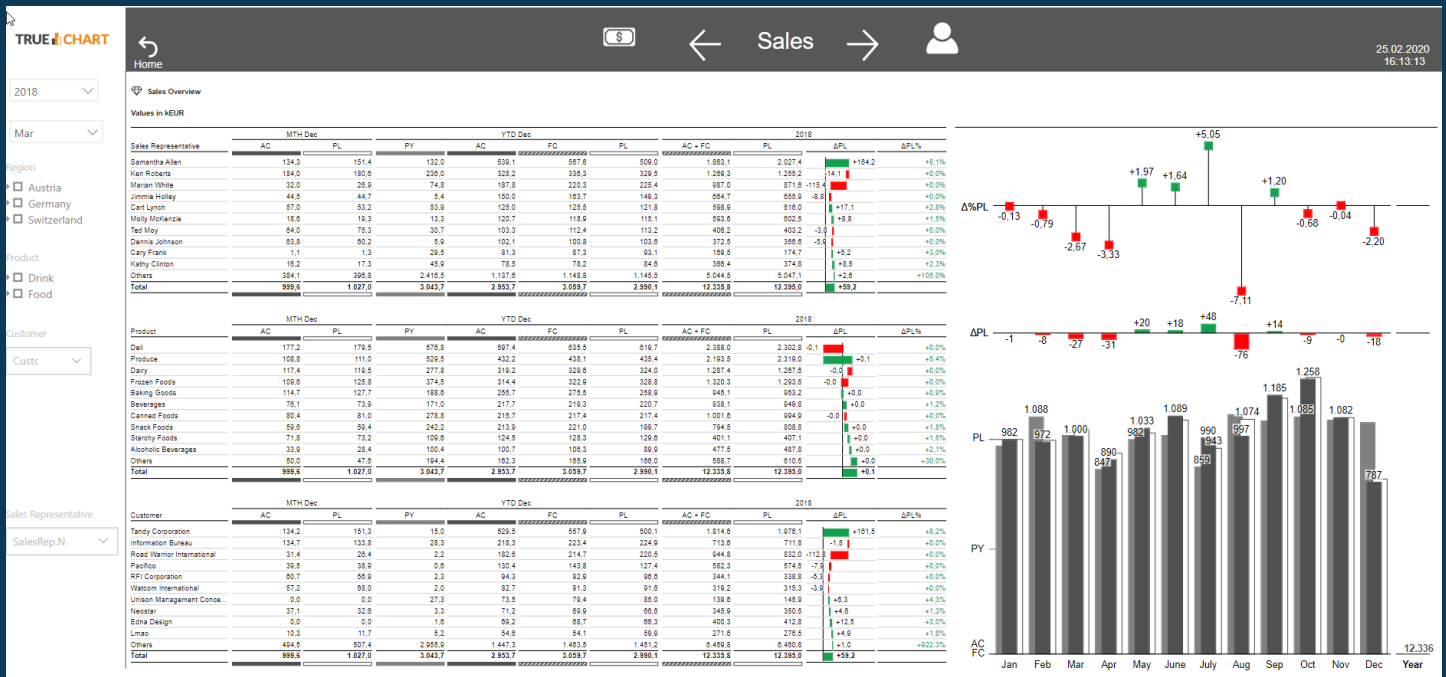

TRUECHART 4POWERBI

Power BI is a leading Analytics and BI platform. TRUECHART enables all Power BI users in your company to benefit from the most powerful data collaboration solution.

Explore TRUECHART4POWERBI and extend the possibilities of your Power BI reports. This custom visual gives you the chance to design your reports tailored to your needs.

Choose from a variety of charting, commenting and layout functions. Once your design is finished, save it as a template and speed up the future design process throughout your company.

Use the TRUECHART service to profit from an enterprise wide standard that can be updated or altered by one click pushing the effect to all TRUECHART visuals.

While being connected to the TRUECHART service, comments and collaboration functions will be user specific, enhancing the data literacy bringing your Power BI environment to the next level.

VISUALIZATION & COMMENTING